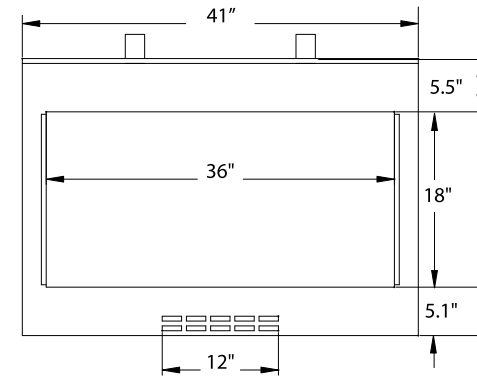

53 Standing Pilot Only

36" W x 18" H
41" W x 28.6" H x 18" D
42" W x 31.5" H x 18.5" D
Natural or LP/propane
1/2" Pipe
Remote control or wall switch
Over 95%
n/a
n/a
n/a
n/a
23,000 - 34,000 BTU/h
24,000 - 34,000 BTU/h
No doors or fixed glass panels
Satin Black or Stainless Steel

Natural gas 5.0" - 10.5" w.c.
LP/propane 11.0" - 13.0" w.c.
Omni Test Laboratories
ANSI Z21.11.2-2011

Stainless Steel firebox
Safety Screen

Front view

Top view

Right side view