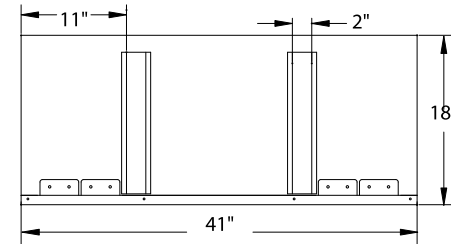

53 Standing Pilot Only

36" W x 18" H
41" W x 28.6" H x 18" D
42" W x 31.5" H x 18.5" D
Natural or LP/propane
1/2" Pipe
Remote control or wall switch
Over 95%
n/a
n/a
n/a
n/a
23,000 - 34,000 BTU/h
24,000 - 34,000 BTU/h
No doors or fixed glass panels
Satin Black or Stainless Steel

Natural gas 5.0" - 10.5" w.c.
LP/propane 11.0" - 13.0" w.c.
Omni Test Laboratories
ANSI Z21.11.2-2011

Stainless Steel firebox
Safety Screen

Front view

Top view

Right side view