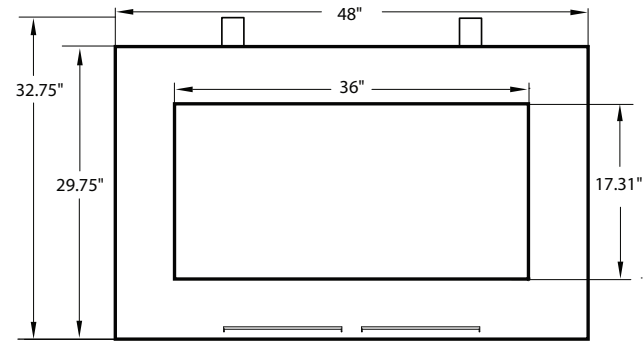

36" W x 17.31" H  
48" W x 29.75" H x 18" D  
49" W x 32.75" H x 18.5" D  
Natural or LP/Propane  
1/2 " pipe  
Remote control  
Over 95%  
n/a  
n/a  
n/a  
110v with battery backup  
23,000 - 34,000 BTU/h  
24,000 - 34,000 BTU/h  
No doors or fixed glass panels  
Satin Black or Stainless Steel

Front view

Top view

Right side view