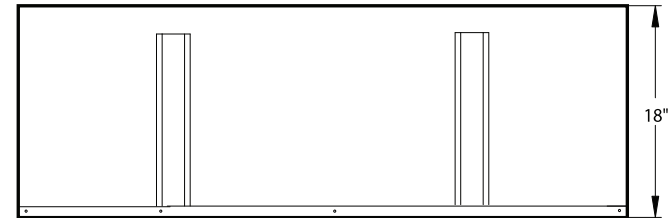

### 58 E

48" W x 13.75" H  
60" W x 25.75" H x 18" D  
61" W x 29" H x 18.5" D  
Natural or LP/Propane  
1/2 " pipe  
Remote control  
Over 95%  
n/a  
n/a  
n/a  
110v with battery backup  
25,500 - 39,000 BTU/h  
27,000 - 38,000 BTU/h  
No doors or fixed glass panels  
Satin Black or Stainless Steel

Top view

Right side view