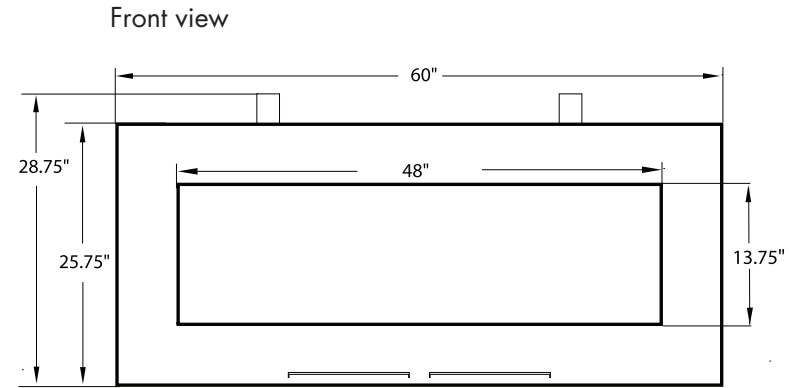

### 58 E

48" W x 13.75" H  
60" W x 25.75" H x 18" D  
61" W x 29" H x 18.5" D  
Natural or LP/Propane  
1/2 " pipe  
Remote control  
Over 95%  
n/a  
n/a  
n/a  
110v with battery backup  
25,500 - 39,000 BTU/h  
27,000 - 38,000 BTU/h  
No doors or fixed glass panels  
Satin Black or Stainless Steel

Top view

Right side view