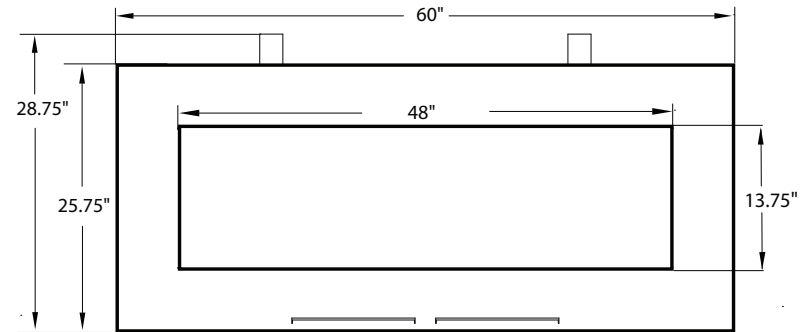

48" W x 13.75" H
60" W x 25.75" H x 18" D
61" W x 29" H x 17" D
Natural or LP/propane
1/2" Pipe
Remote control
Over 95%
n/a
n/a
n/a
110v with battery backup
25,500 - 39,000 BTU/h
27,000 - 38,000 BTU/h
No doors or fixed glass panels
Satin Black or Stainless Steel
Natural gas 5.0" - 10.5" w.c.
LP/propane 11.0" - 13.0" w.c.

Front view

Top view

Right side view