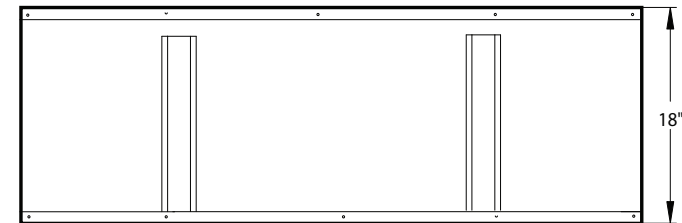

48" W x 13.75" H
60" W x 25.75" H x 18" D
61" W x 29" H x 17" D
Natural or LP/propane
1/2" Pipe
Remote control
Over 95%
n/a
n/a
n/a
110v with battery backup
25,500 - 39,000 BTU/h
27,000 - 38,000 BTU/h
No doors or fixed glass panels
Satin Black or Stainless Steel
Natural gas 5.0" - 10.5" w.c.
LP/propane 11.0" - 13.0" w.c.

Front view

Top view

Right side view