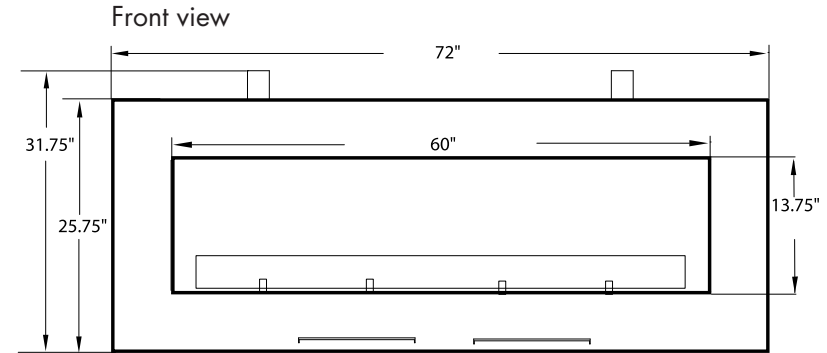

SS60

60"W x 13.75"H

72"W x 25.75"H x 18"D

73" W x 32" H x 18.5" D

Natural or LP/propane

1/2" pipe

Remote control

110v.

Top view

Side view