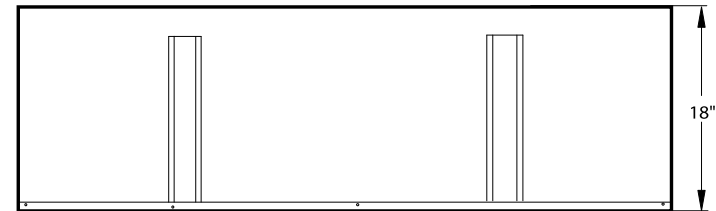

SS60

60"W x 13.75"H

72"W x 25.75"H x 18"D

73" W x 32" H x 18.5" D

Natural or LP/propane

1/2" pipe

Remote control

110v.

Top view

Side view