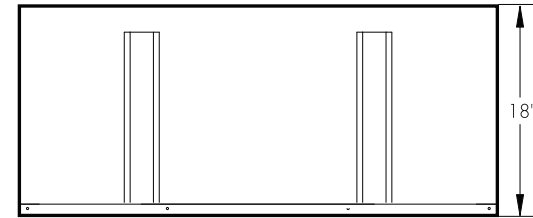

57E

36" W x 17.75" H
48" W x 29.75" H x 18" D
49" W x 32.75" H x 18.5" D
Natural or LP/Propane
1/2 " pipe
Remote control
Over 95%
n/a
n/a
n/a
110v with battery backup
23,000 - 34,000 BTU/h
24,000 - 34,000 BTU/h
No doors or fixed glass panels
Satin Black or Stainless Steel
Natural gas 5.0" - 10.5" w.c.
LP/propane 11.0" - 13.0" w.c.
Omni-Test Laboratories
ANSI Z21.11.2-2011
Stainless Steel firebox
Fire Objects and Media Tray*
*media tray required when using fire objects
Safety screen

Front view

Top view

Right side view