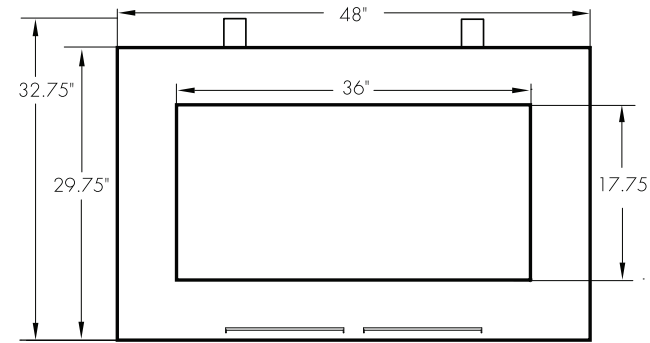

57E

36" W x 17.75" H
48" W x 29.75" H x 18" D
49" W x 32.75" H x 18.5" D
Natural or LP/Propane
1/2 " pipe
Remote control
Over 95%
n/a
n/a
n/a
110v with battery backup
23,000 - 34,000 BTU/h
24,000 - 34,000 BTU/h
No doors or fixed glass panels
Satin Black or Stainless Steel
Natural gas 5.0" - 10.5" w.c.
LP/propane 11.0" - 13.0" w.c.
Omni-Test Laboratories
ANSI Z21.11.2-2011
Stainless Steel firebox
Fire Objects and Media Tray*
*media tray required when using fire objects
Safety screen

Front view

Top view

Right side view