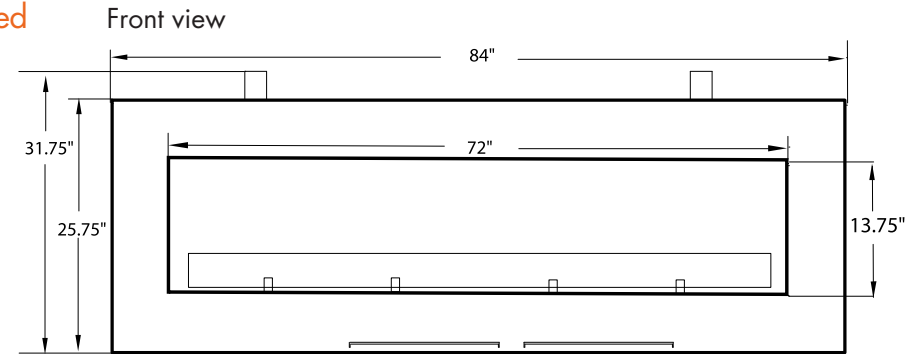

Fire Ribbon 3 ft Outdoor

Model No.

Viewing Area
Exterior Dimensions
Framing Dimension
Gas type*
Gas connection
On/off
Electric
BTU input Natural gas
LP/propane
Doors/glass

Interior color
Sustained operating gas pressure
parameters:

Certification

Options

*Must be specified at time of ordering.

Note:

This is a high throughput gas appliance and critical attention is needed to size the gas pipes properly.

*The Fire Ribbon 6 ft Outdoor should not be installed in areas susceptible to saltwater corrosion or high winds. This product is not warranted against either condition.

Available in one-sided view or two-sided

SS72 ST72

72"W x 13.75"H
84"W x 25.75"H x 18"D
85" W x 32" H x 18.5" D
Natural or LP/propane
1/2" pipe
Remote control
110v.
90,000 BTU/h
90,000 BTU/h
3" glass across front to protect flame from wind and rain.
Stainless steel interior firebox and surround

Natural gas 5.0" - 10.5" w.c.
LP/propane 11.0" - 13.0" w.c.
Omni-Test Laboratories
ANSI Z21.97 - CSA 2.41-2012 Outdoor
Decorative Gas Appliances
CGA 2.17-M91 (R2009) Gas Fired
Appliances for Use at High Altitudes

Tempered glass over the burner and approved SPARK fire objects as a topcoat.