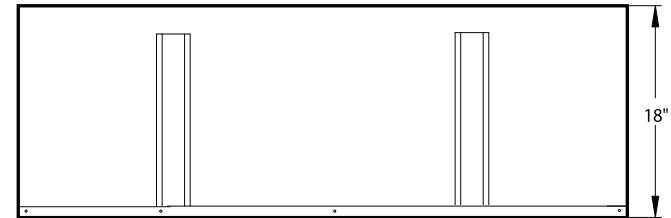

Fire Ribbon Vent Free 4 ft

Model No.

Viewing Area
Exterior Dimension
Framing Dimension
Gas Type*
Gas Connection
On/Off
Efficiency
Venting Options
Vent Type
Fan
Electric
BTU input Natural gas
BTU input LP/propane
Doors/glass
Interior Color
Sustained operating gas pressure parameters:

Certifications

Options

*Must be specified at time of ordering.

Restrictions:

Vent-free fireplaces are prohibited in certain geographies. Please check local codes. Canada, CA and NYC prohibit vent-free fireplaces. Vent-free fireplaces are also prohibited for use in bedrooms, bathrooms and above 4,500 ft elevation.

58 E

48" W x 13.75" H
60" W x 25.75" H x 18" D
61" W x 29" H x 18.5" D
Natural or LP/Propane
1/2 " pipe
Remote control
Over 95%
n/a
n/a
n/a
110v with battery backup
25,500 - 39,000 BTU/h
27,000 - 38,000 BTU/h
No doors or fixed glass panels
Satin Black or Stainless Steel
Natural gas 5.0" - 10.5" w.c.
LP/propane 11.0" - 13.0" w.c.
Omni-Test Laboratories
ANSI Z21.11.2-2012

Stainless Steel firebox
Fire Objects and Media Tray*
*media tray required when using fire objects
Safety screen

Top view