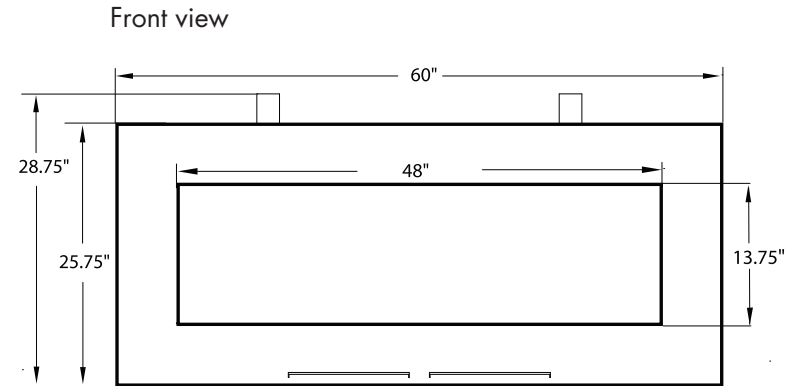

Fire Ribbon Vent Free 4 ft

Model No.

Viewing Area
Exterior Dimension
Framing Dimension
Gas Type*
Gas Connection
On/Off
Efficiency
Venting Options
Vent Type
Fan
Electric
BTU input Natural gas
BTU input LP/propane
Doors/glass
Interior Color
Sustained operating gas pressure parameters:

Certifications

Options

*Must be specified at time of ordering.

Restrictions:

Vent-free fireplaces are prohibited in certain geographies. Please check local codes. Canada, CA and NYC prohibit vent-free fireplaces. Vent-free fireplaces are also prohibited for use in bedrooms, bathrooms and above 4,500 ft elevation.

58 E

48" W x 13.75" H
60" W x 25.75" H x 18" D
61" W x 29" H x 18.5" D
Natural or LP/Propane
1/2 " pipe
Remote control
Over 95%
n/a
n/a
n/a
110v with battery backup
25,500 - 39,000 BTU/h
27,000 - 38,000 BTU/h
No doors or fixed glass panels
Satin Black or Stainless Steel
Natural gas 5.0" - 10.5" w.c.
LP/propane 11.0" - 13.0" w.c.
Omni-Test Laboratories
ANSI Z21.11.2-2012

Stainless Steel firebox
Fire Objects and Media Tray*
*media tray required when using fire objects
Safety screen