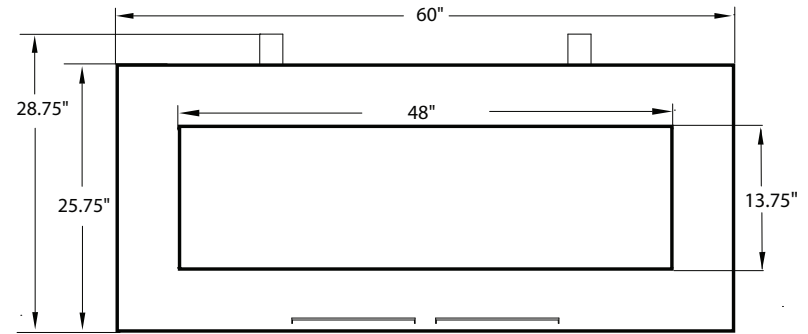

48" W x 13.75" H  
 60" W x 25.75" H x 18" D  
 61" W x 29" H x 17" D  
 Natural or LP/propane  
 1/2" Pipe  
 Remote control  
 Over 95%  
 n/a  
 n/a  
 n/a  
 110v with battery backup  
 25,500 - 39,000 BTU/h  
 27,000 - 38,000 BTU/h  
 No doors or fixed glass panels  
 Satin Black or Stainless Steel  
 Natural gas 5.0" - 10.5" w.c.  
 LP/propane 11.0" - 13.0" w.c.

Front view

Top view

Right side view