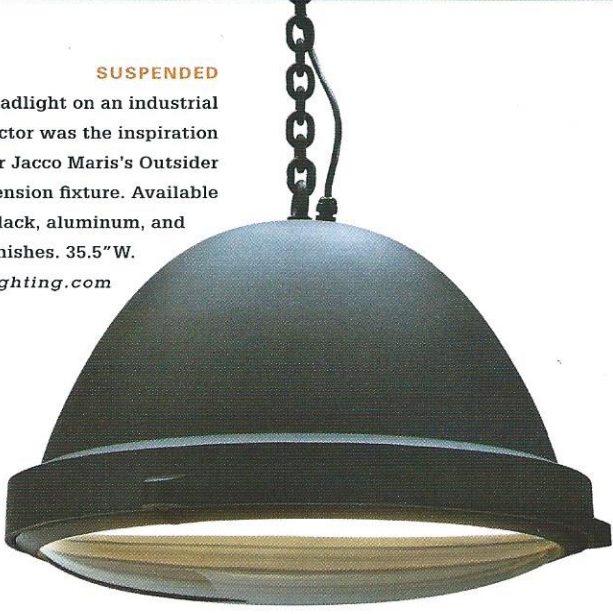

\$5.99 US / \$6.99 CAN 32

scale.

STATEMENTS

SMOKIN'

The 4' Direct Vent from Spark Modern Fires has a fixed ceramic glass panel with a satin black interior. Interior dimensions: 48.75"W; 13.75"H. Gas type: Natural or LP/propane models are available. sparkfires.com

SUSPENDED

The headlight on an industrial tractor was the inspiration for Jacco Maris's Outsider Suspension fixture. Available in black, aluminum, and white finishes. 35.5"W. globallighting.com

SHAPELY

Neri & Hu's Common Comrades table family includes Seamstress, a solid birch round stool painted almost fully in red. 15.8"H. moooi.com

CHIC The Hubert Dining banquette is shown in raw silk. Available in an L-shape or curved configuration. 90"W x 32"H. bespokebylg.com

FLEXFORM & THE THREE TABLES Flexform's Tris tables come with a solid wood base and a top of marble or wood. Bottom, left to right: 18.5"D x 18 1/8"H.; 26 3/8"D x 10 1/4"H.; Available in diameters of 26" and 50". flexformny.com