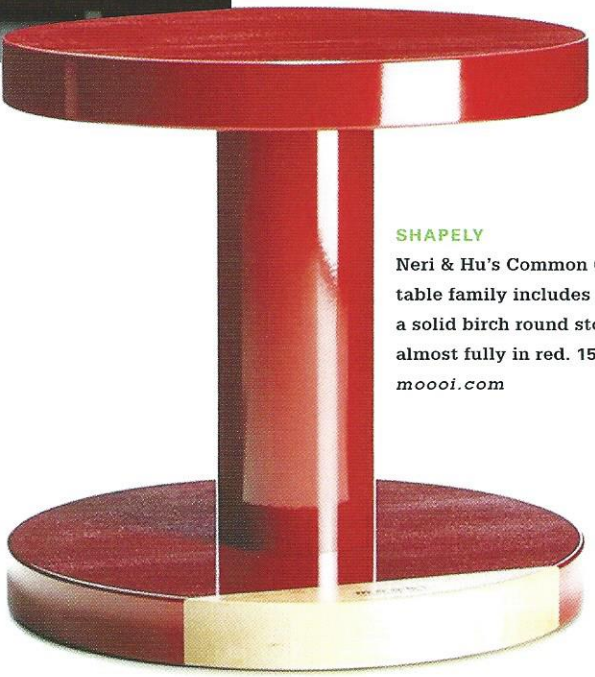

\$5.99 US / \$6.99 CAN 32

scale.

STATEMENTS

SMOKIN'

The 4' Direct Vent from Spark Modern Fires has a fixed ceramic glass panel with a satin black interior. Interior dimensions: 48.75"W; 13.75"H. Gas type: Natural or LP/propane models are available. sparkfires.com

SUSPENDED

The headlight on an industrial tractor was the inspiration for Jacco Maris's Outsider Suspension fixture. Available in black, aluminum, and white finishes. 35.5"W. globallighting.com

SHAPELY

Neri & Hu's Common Comrades table family includes Seamstress, a solid birch round stool painted almost fully in red. 15.8"H. moooi.com

CHIC The Hubert Dining banquette is shown in raw silk. Available in an L-shape or curved configuration. 90"W x 32"H. bespokebylg.com

FLEXFORM & THE THREE TABLES Flexform's Tris tables come with a solid wood base and a top of marble or wood. Bottom, left to right: 18.5"D x 18 1/8"H.; 26 3/8"D x 10 1/4"H.; Available in diameters of 26" and 50". flexformny.com